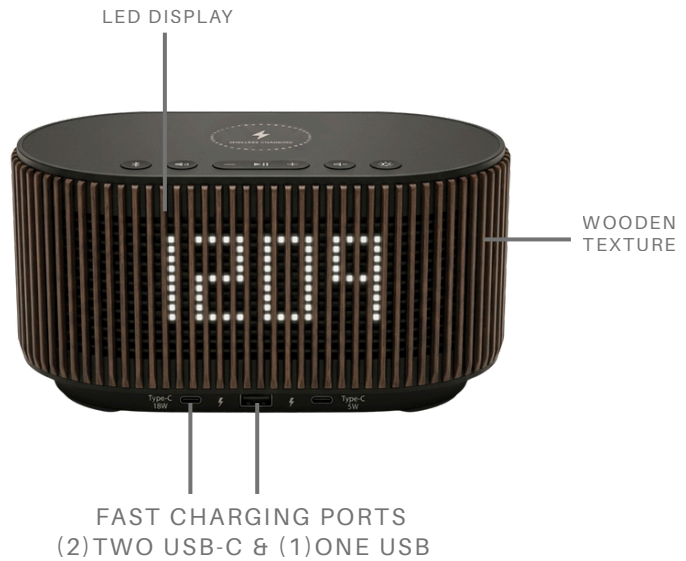

MX Alarm Clock

Wooden Wireless Charging Bluetooth Alarm Clock Speaker

FEATURES

- Wooden texture surface. Features a standard Natural Oak texture, with an optional Deep Espresso finish for a bold, sophisticated accent.
- LED display
- Multilevel display dimmer
- (2) Two USB-C ports with Power Delivery (PD) fast charging support
- (1) USB charging function
- High-quality speaker system
- Bluetooth streaming
- Single-day alarm
- One-click time synchronization
- Compatible with Bluetooth-enabled smartphones and iPads

SPECIFICATIONS

- Audio Source: Bluetooth
- Audio Output Power: 8W + 8W
- Driver Units: 2 x 40mm
- Signal-to-Noise Ratio: > 70dB
- Distortion: < 1%
- Bluetooth Version: 5.0
- Bluetooth Range: 10 meters

Available in
Natural Oak color

Product Size: 8.27 x 4.72 x 4.02 inches
Power: AC 100-240V, 50/60Hz, DC 12V 4A