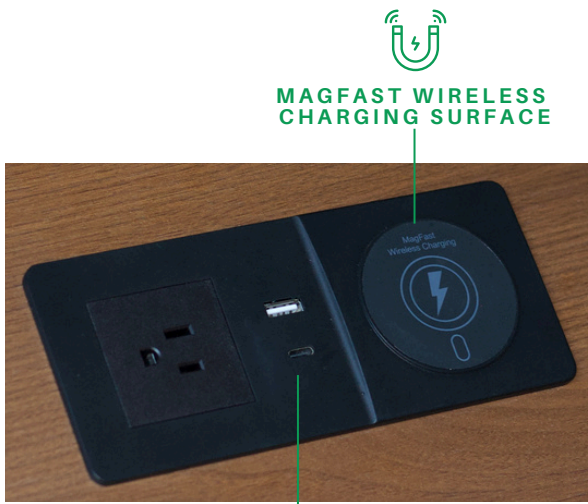

## FEATURES

- Wireless Magnetic Charging Pad up to 15W, compatible with Apple MagSafe.
- One (1) high-powered USB-C charging port delivering 30W of power for fast and **efficient laptop charging**.
- One (1) High-Powered USB-A Charging Port.
- Surge Protection.
- ETL Listed (Meets Strict UL Standards).
- Passed UL Spill Test.
- Color: Black
- Power cord: 6ft.

AC plug incorporates extension outlet allowing for additional devices to be plugged in.

Flush on the outward-facing side and only 2 inches deep on the back side of the furniture.