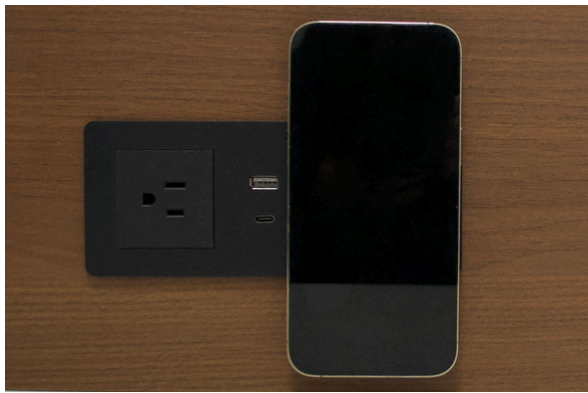

## FEATURES

- Wireless Magnetic Charging Pad up to 15W, compatible with Apple MagSafe.
- One (1) high-powered USB-C charging port delivering 30W of power for fast and **efficient laptop charging**.
- One (1) High-Powered USB-A Charging Port.
- Surge Protection.
- ETL Listed (Meets Strict UL Standards).
- Passed UL Spill Test.
- Color: Black
- Power cord: 6ft.

AC plug incorporates extension outlet allowing for additional devices to be plugged in.

Flush on the outward-facing side and only 2 inches deep on the back side of the furniture.